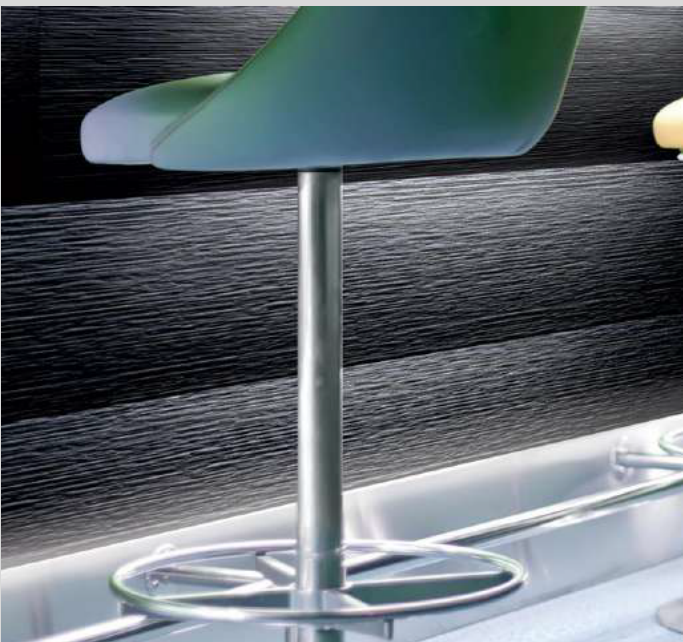

Embossed Veneers

Available in different finishes:
Oak, Walnut, Ebony, Maple, Wenge',
Zebra.

Suitable for: Shelves, coffee table,
tables, doors, cabinet doors,
countertop, interior ceiling,
interior walls

Also available in prefinished or raw single-side panels, with core options including Blockboard, MDF, Plywood, Aluminium, and OSB.

EVS-010-A

EVS-006-A

EVS-009-A

EVS-005-A

EVS-013-A

EVS-016-A

EVS-015-A