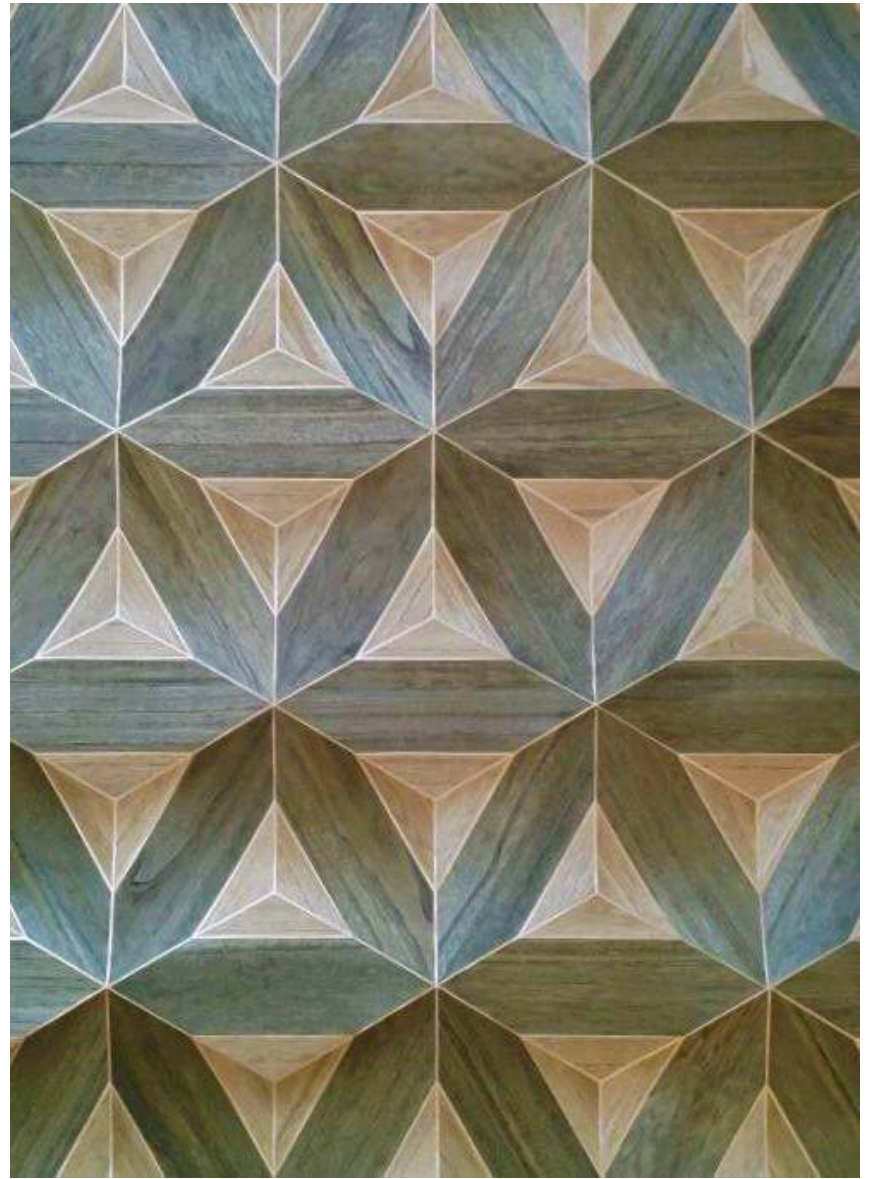

QY1061

Natural veneer is the raw material, which perfectly combines the gentle texture and the modern art life, by using geometric collage craft with its soft texture.

The natural and simple fragrance, the special and irregular natural texture, and the modern geometric shape of wood will give you the artistic enjoyment of nature and beauty.

QY1062

QY1063

QY1064

QY1065

QY1066

QY1067

QY1068

QY1069