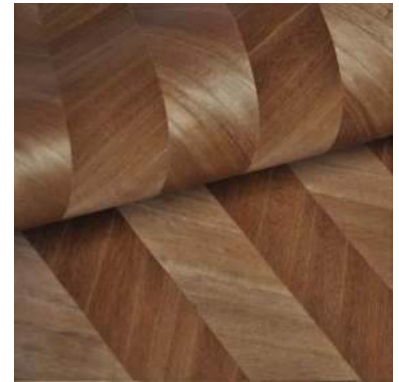

QY1061

Natural veneer is the raw material, which perfectly combines the gentle texture and the modern art life, by using geometric collage craft with its soft texture.

The natural and simple fragrance, the special and irregular natural texture, and the modern geometric shape of wood will give you the artistic enjoyment of nature and beauty.

QY1062

QY1063

QY1064

QY1065

QY1066

QY1067

QY1068

QY1069