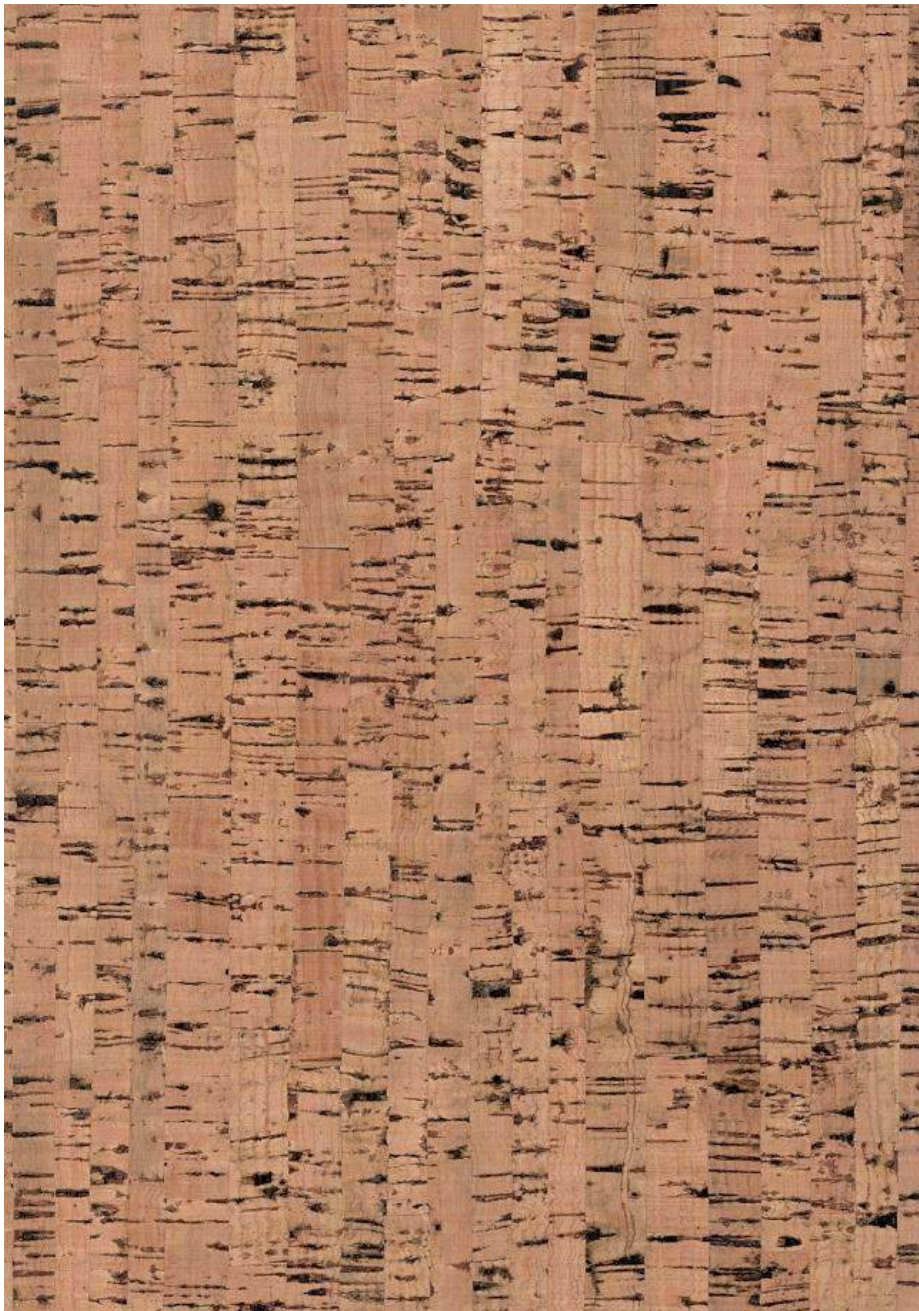

QY1025

QY1026

QY1027

QY1028

QY1029

QY1030

QY1031

QY1032

QY1033

QY1034

QY1035

QY1036

Sisal, also known as pineapple hemp, is native to Mexico and currently grown mainly in Africa, Latin America, and Asia. It is the hardest fiber with the largest amount and the widest range in the world today. As wallpaper, it has the advantages of non-toxic and odorless, sound-absorbing and moisture-proof, warm and breathable, not easy to age, no flaking, and soft reflection light, etc. It has extremely high artistic appreciation and practical value, giving a person with the good feelings of rough and bold, natural color and return to nature.